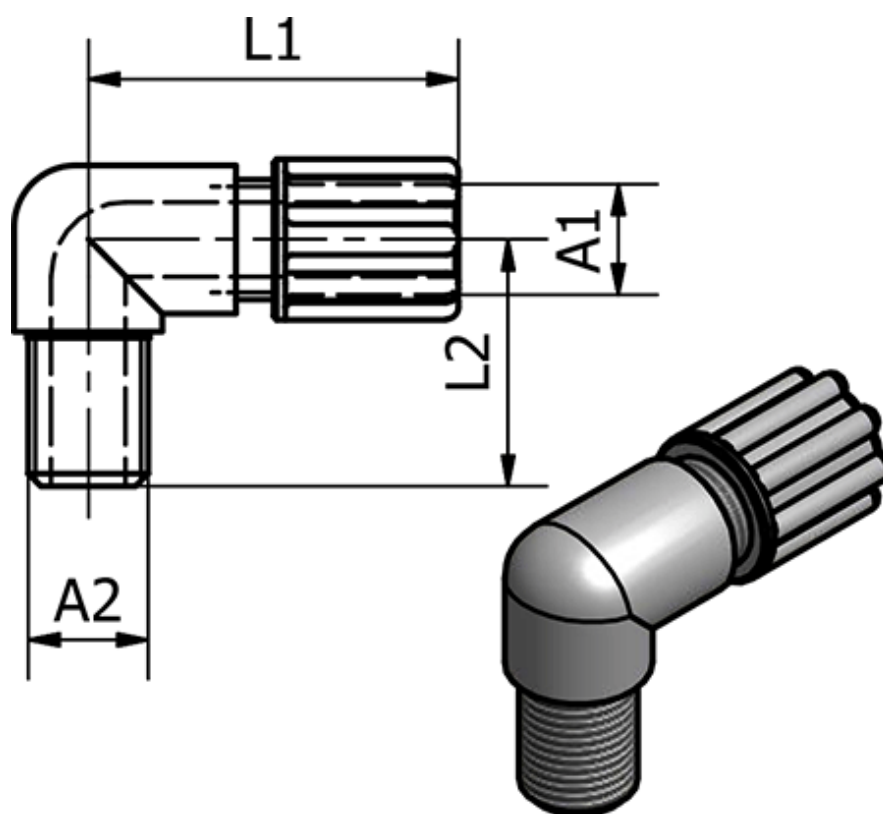

Article number: 58614052

Description: Push-on 140.52, Ø6/8 - G 1/8"
Angle

Measures

Ext. Hose Diameter A1	= 6/8
L1	= 30
L2	= 20
Thread A2	= G 1/8"